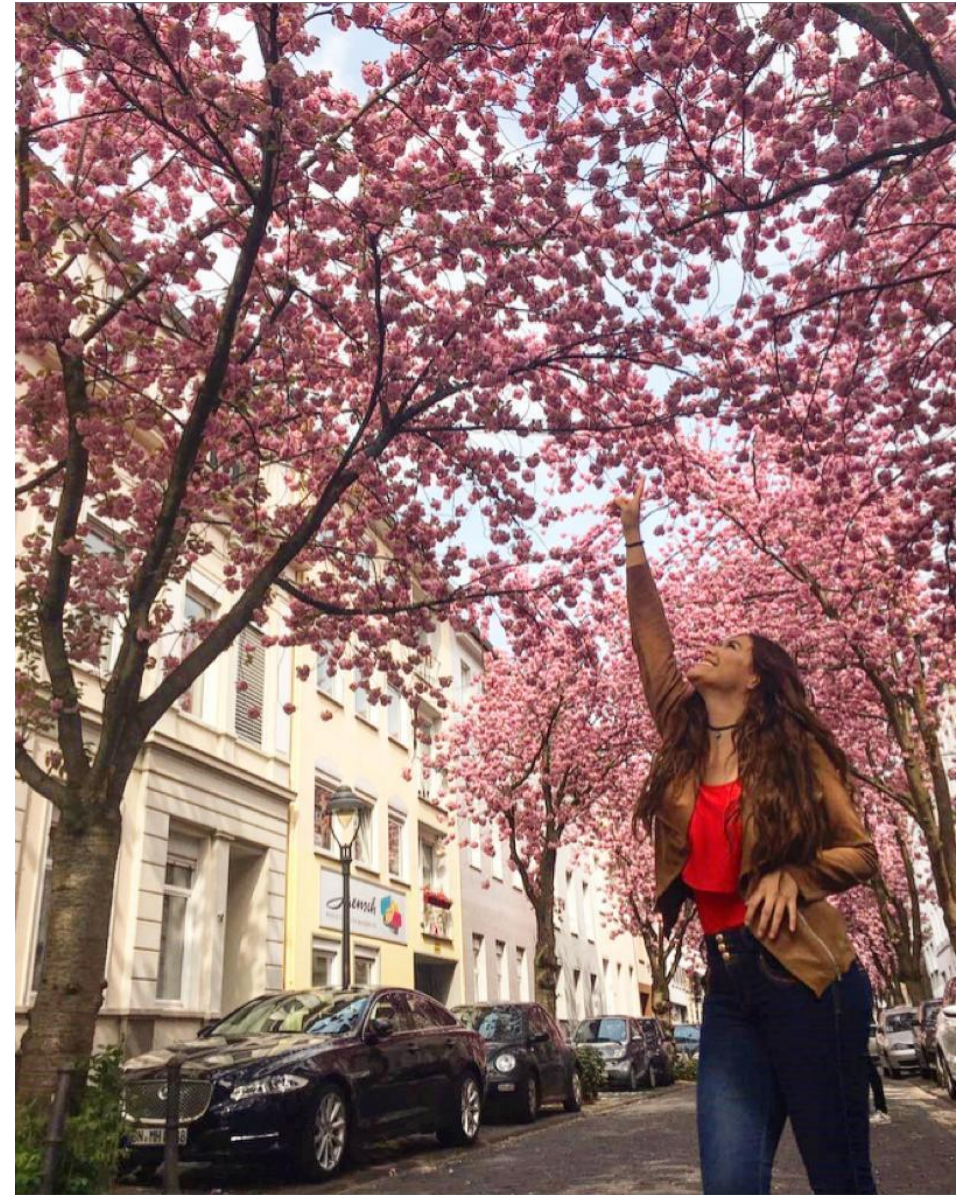

A person with long dark hair, wearing a dark jacket and dark pants, stands on a concrete walkway with a metal railing, looking out over the Rhine river in Cologne. The background features the city skyline, including the prominent spires of the Cologne Cathedral and other buildings, under a clear sky. A large steel arch bridge is visible on the right side of the river. The water is dark blue with some ripples. The overall scene is captured during the day, with soft lighting.

Cologne moments 2016-2017

The Döm is always a good option

International friendships

Magical places

Great academic level.

Hohenzollernbrücke

Rodenkirchen

Rodenkirchen

We made a great connection on the CGSP

Karneval such as
unique crazy event

Both of us were part of the CGSP

Farwell is always sad

Summer sports

Student trips

Best place to think